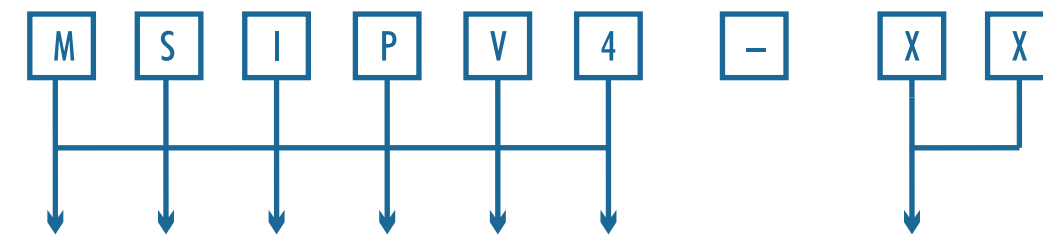

MASAMITSU V4 NETWORK CAMERAS

MSIP V4 =
NETWORK CAMERAS MASAMITSU V4

TYPE OF HOUSING

- 15 = FIXED LENS DOME
- 16 = VARI-FOCAL DOME
- 17 = VARI-FOCAL DOME
- 19 = FIXED LENS DOME
- 20 = VARI-FOCAL DOME
- 80 = VARI-FOCAL / FIXED LENS BULLET
- 81 = FIXED LENS BULLET
- 82 = VARI-FOCAL BULLET
- 77 = FIXED / VARI-FOCAL BULLET

RESOLUTION + SENSOR

- A = 1/1.8" Global Shutter (Sony IMX265)
- B = 1/4" - 720P (Aptina AR0141)
- C = 1/2.7" - 1080P (F23)
- D = 1/2.9" - 8.0 MEGA 4K (SC8238)
- E = 1/2.9" - 2.0 M (Sony IMX307)
- F = 1/3" - 5.0 M (Omnivision OV5658)
- G = 1/2.9" - 5.0 M (Sony IMX335)
- H = 1/2.9" - 8.0 M (Sony IMX274)
- I = 1/1.8" - 12.0 M (Sony 226)
- J = 1/2.7" - 1080P (GC2053)
- K = 1/2.9" - 1080P (IMX290)
- L = 1/3" - 1080P (MN34220)
- M = 1/2.7" - 5.0 Mega (China SC5239)
- N = 1/3" - 1080P (MN34220)
- O = 1/1.8" - 8.0 Mega 4K (Omnivision OS08A10)
- P = 1/3" - 1080P (Panasonic MN34227)
- Q = 1/2.9" - 1080P (Sony IMX291)
- R = 1/2.8" - 5 Mega (OS05A10)
- S = 1/1.8" - 8.0 Mega (Sony IMX334)
- T = 1/1.8" - 8.0 Mega (Sony IMX415)
- U = 1/2.8" - 2.0 Mega (Sony IMX327)
- V = 1/2.8" - 5.0 mega (GS4653)
- W = 1/2.8" - 1080P (Sony IMX307 + EYENIX)
- X = 1/1.9" - 2.0 Mega (Sony IMX385 STAR LIGHT)
- Y = 1/2.8" - 1080P (Sony IMX323)
- Z = 1/2.5" - 5.0 Mega (K05)

RESOLUTION + SENSOR

- S = PoE WITH 12VDC
- A = PoE, 12VDC, AUDIO I/O
- M = PoE, 12VDC, BUILT-IN MIC
- D = PoE WITH 12VDC & 24VAC

- Ax = Artificial Intelligence VCA with Fixed Lens
- Ax+ = Artificial Intelligence VCA with Vari-Focal MFZ Lens
- Fx = Face Capture with Fixed Lens
- Fx+ = Face Capture with Vari-Focal MFZ Lens
- Fcx = Face Capture and Comparisons with Fixed Lens
- Fcx+ = Face Capture and Comparisons with Vari-Focal MFZ Lens
- Ex = Enterprise Series
- Px = Professional Series (Motorized Vari-Focal Lens)
- Lx = Light Series
- Cx = Cost Effective
- Zx = Lowest Price